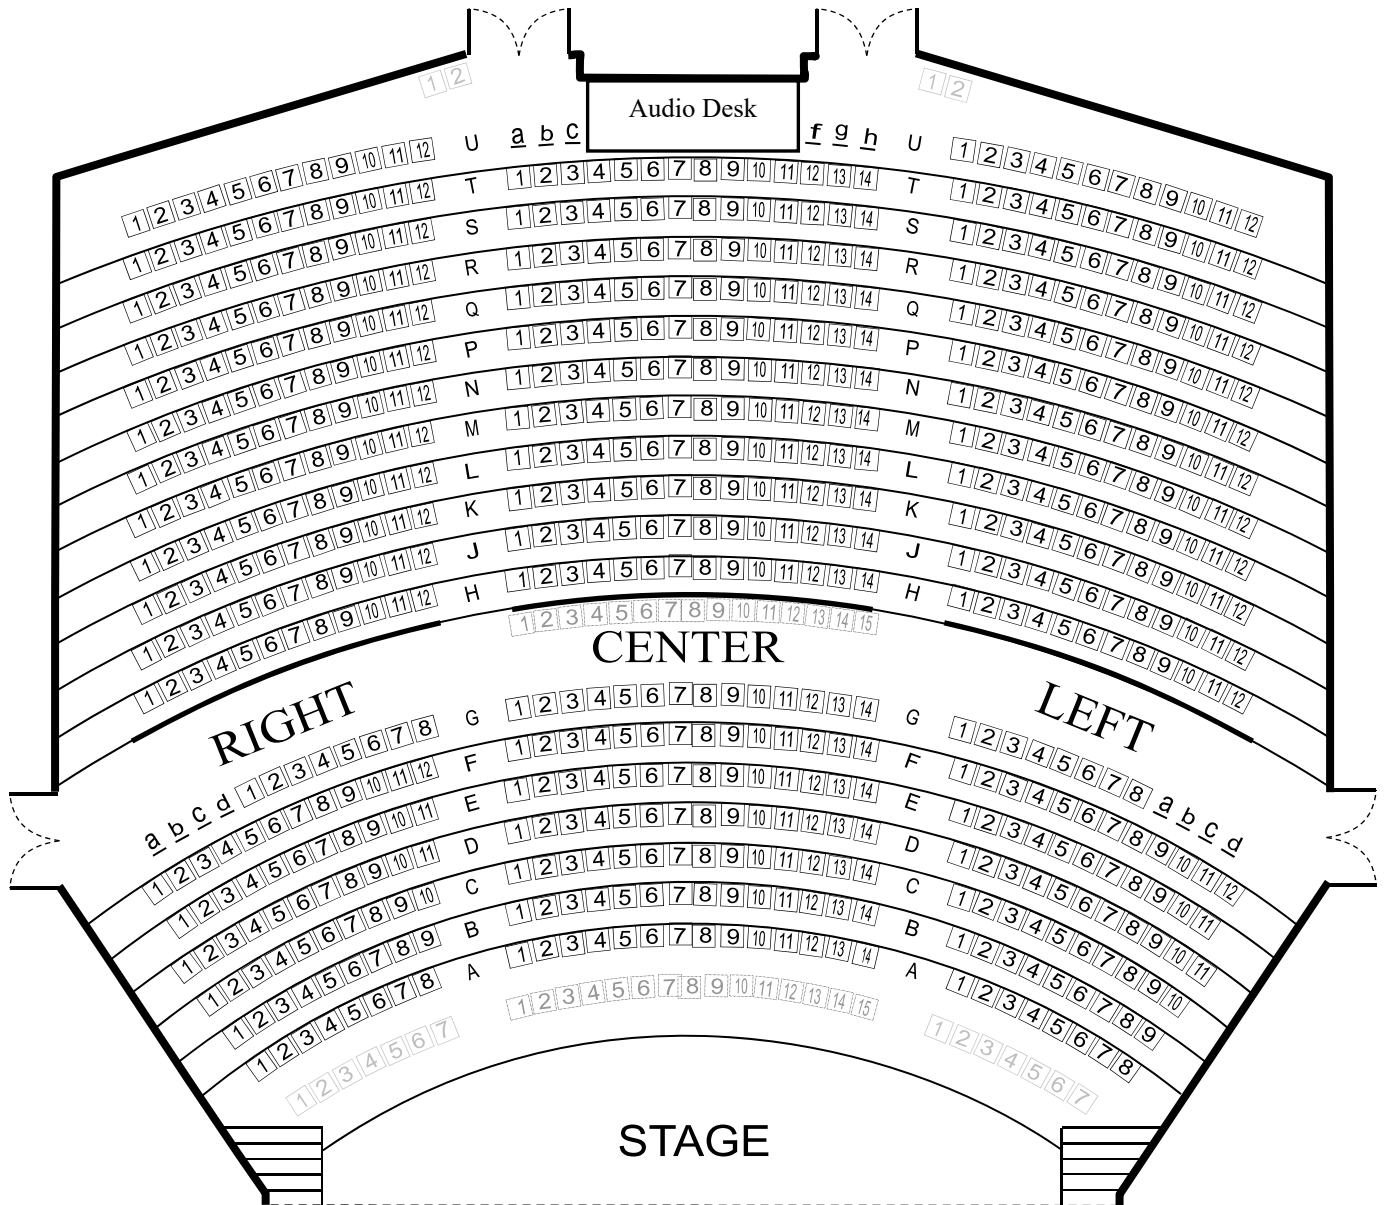

Liberty Performing Arts Theatre

LPAT.org • 1600 S Withers Rd, Liberty, MO 64068 • 816-439-4373

Seating Chart

SEATING COUNTS

Upper Right	144	Lower Right	73	Regular Count	692
Upper Center	160	Lower Center	98		
Upper Left	144	Lower Left	73	Added Chairs	48
Upper	448	Lower	244	Max Capacity	740